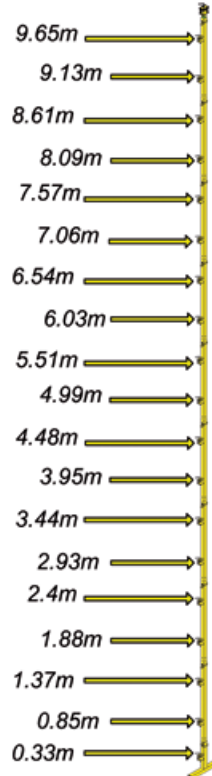

useful dimensions

ADJEXTBS1 and EXT1

ADJEXTBS1 and ADJEXT1
Max Adjusted

TL1 and EXT1

TL1 and ADJEXT1
Max Adjusted

Each EXT1 or ADJEXT1 is 1035mm long

TL2 and EXT1

TL2 and ADJEXT1
Max Adjusted

TL3 and EXT1

TL3 and ADJEXT1
Max Adjusted

Each EXT1 or ADJEXT1 is 1035mm long