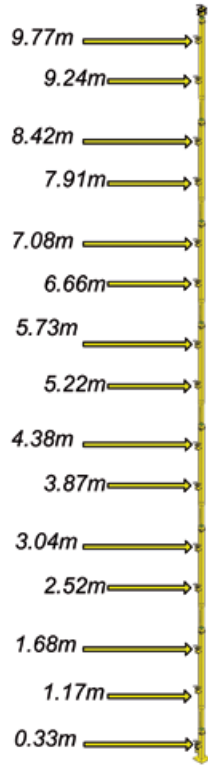

useful dimensions

ADJEXTBS1 and EXT1

ADJEXTBS1 and ADJEXT1
Max Adjusted

TL1 and EXT1

TL1 and ADJEXT1
Max Adjusted

Each EXT1 or ADJEXT1 is 1035mm long

TL2 and EXT1

TL2 and ADJEXT1
Max Adjusted

TL3 and EXT1

TL3 and ADJEXT1
Max Adjusted

Each EXT1 or ADJEXT1 is 1035mm long