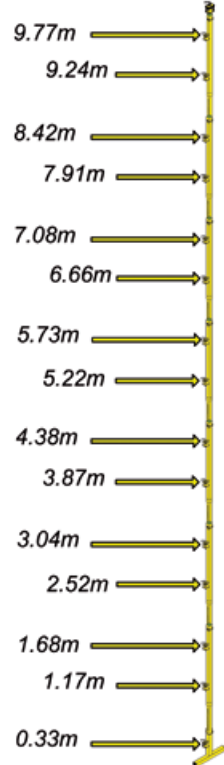

useful dimensions

ADJEXTBS1 and EXT1

ADJEXTBS1 and ADJEXT1
Max Adjusted

TL1 and EXT1

TL1 and ADJEXT1
Max Adjusted

Each EXT1 or ADJEXT1 is 1035mm long

TL2 and EXT1

TL2 and ADJEXT1
Max Adjusted

TL3 and EXT1

TL3 and ADJEXT1
Max Adjusted

Each EXT1 or ADJEXT1 is 1035mm long