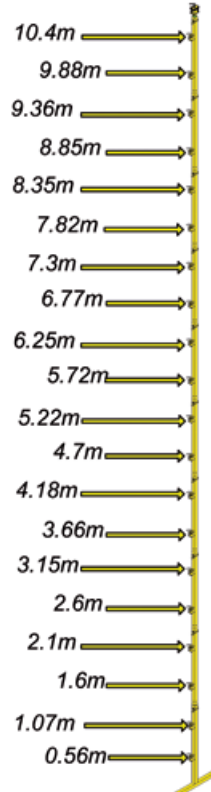

useful dimensions

ADJEXTBS1 and EXT1

ADJEXTBS1 and ADJEXT1
Max Adjusted

TL1 and EXT1

TL1 and ADJEXT1
Max Adjusted

Each EXT1 or ADJEXT1 is 1035mm long

TL2 and EXT1

TL2 and ADJEXT1
Max Adjusted

TL3 and EXT1

TL3 and ADJEXT1
Max Adjusted

Each EXT1 or ADJEXT1 is 1035mm long