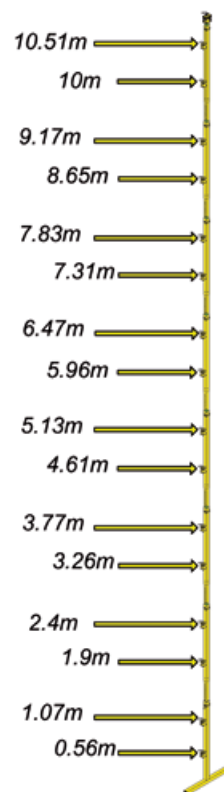

useful dimensions

ADJEXTBS1 and EXT1

ADJEXTBS1 and ADJEXT1
Max Adjusted

TL1 and EXT1

TL1 and ADJEXT1
Max Adjusted

Each EXT1 or ADJEXT1 is 1035mm long

TL2 and EXT1

TL2 and ADJEXT1
Max Adjusted

TL3 and EXT1

TL3 and ADJEXT1
Max Adjusted

Each EXT1 or ADJEXT1 is 1035mm long