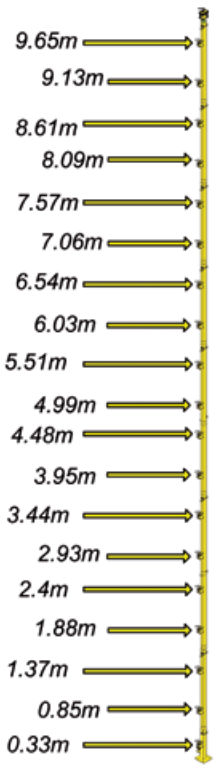

useful dimensions

ADJEXTBS1 and EXT1

ADJEXTBS1 and ADJEXT1
Max Adjusted

TL1 and EXT1

TL1 and ADJEXT1
Max Adjusted

Each EXT1 or ADJEXT1 is 1035mm long

TL2 and EXT1

TL2 and ADJEXT1
Max Adjusted

TL3 and EXT1

TL3 and ADJEXT1
Max Adjusted

Each EXT1 or ADJEXT1 is 1035mm long