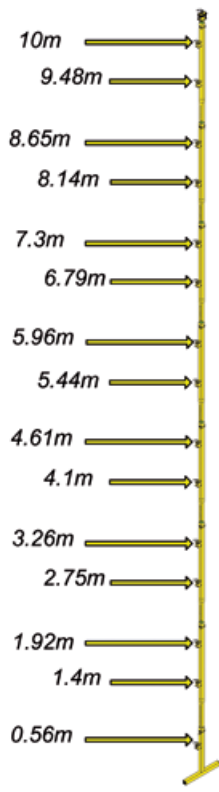

useful dimensions

ADJEXTBS1 and EXT1

ADJEXTBS1 and ADJEXT1
Max Adjusted

TL1 and EXT1

TL1 and ADJEXT1
Max Adjusted

Each EXT1 or ADJEXT1 is 1035mm long

TL2 and EXT1

TL2 and ADJEXT1
Max Adjusted

TL3 and EXT1

TL3 and ADJEXT1
Max Adjusted

Each EXT1 or ADJEXT1 is 1035mm long