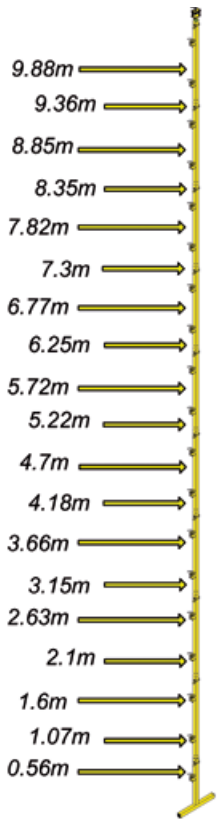

useful dimensions

ADJEXTBS1 and EXT1

ADJEXTBS1 and ADJEXT1
Max Adjusted

TL1 and EXT1

TL1 and ADJEXT1
Max Adjusted

Each EXT1 or ADJEXT1 is 1035mm long

TL2 and EXT1

TL2 and ADJEXT1
Max Adjusted

TL3 and EXT1

TL3 and ADJEXT1
Max Adjusted

Each EXT1 or ADJEXT1 is 1035mm long